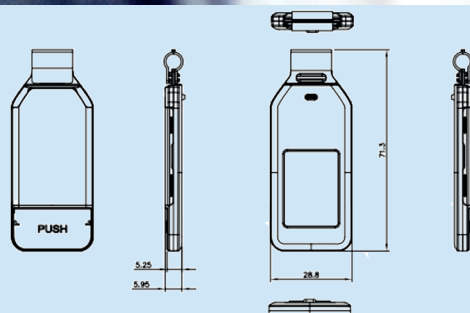

CONNECTIVITY:

NFC	No
ESL operating frequency	2.4 GHz
Wireless firmware update	Yes

e-shelf-labels | S&K Solutions GmbH & Co. KG

Sailerwöhr 16 | 94032 Passau

+49 (0) 851 / 2009 30 30
info@e-shelf-labels.com

www.e-shelf-labels.com

brand of solutions